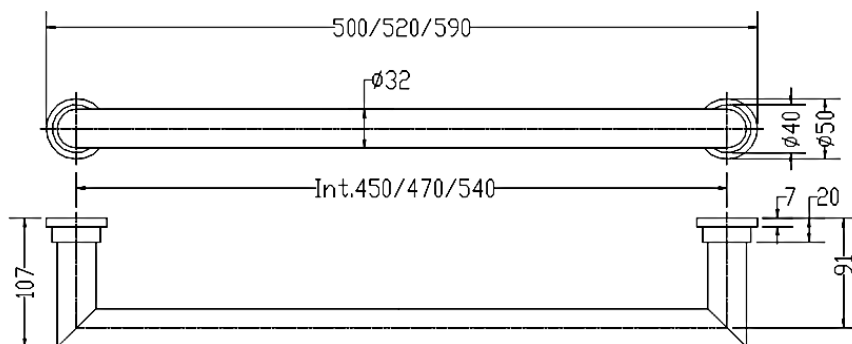

 **621**

SERENO

Fixed heated towel rail, heated bar in brass pipe, Brass bar washers.
 PIPE DIMENSION: $\varnothing 32\text{mm}$
 ADDITIONAL MODULE: not available
 COMBINED VERSION: not available
 FLOOR CONNECTION: not available
 AROMATHERAPY: not available

| INT. (mm) | WATT | WATT | WEIGHT |
|-----------|------|------|--------|
| 450 | 20 | 20 | 2.3 |
| 470 | 20 | 20 | 2.3 |
| 540 | 20 | 20 | 2.3 |